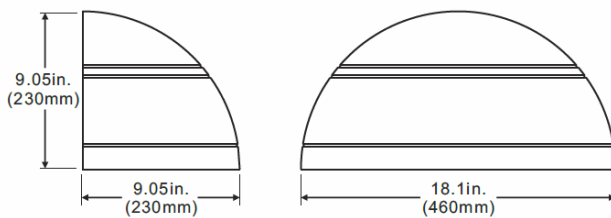

PowerLux® iHalfMoon™ Round Induction Luminaire

55W Induction 100-120V or 200-277V

FIXTURE DIMENSIONS

IES FILE PHOTOMETRIC DATA

Available upon request

PACKING DATA

Carton size: 21"x11"x11" Weight: 17lbs

ORDERING INFORMATION and SELECTION