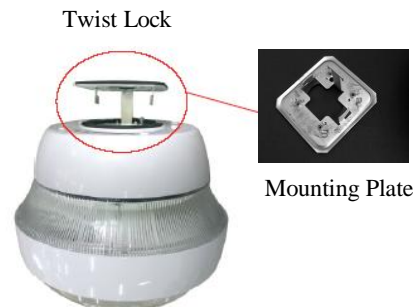

EASY INSTALLATION

PowerLux® Corporation

**U.S. Manufacturer of Sustainable Energy Efficient Lighting Products
Induction Lighting Proven Success Since 1999**

1260 Liberty Way, Suite E Vista, CA 92081 Phone: 760-727-2360 Fax: 760-434-4766
Website: www.powerlux.com E-mail: klpowerlux@gmail.com

PowerLux® Products Have Stood the Test of Time!

140318
Patents pending
Specifications subject to change without prior notice