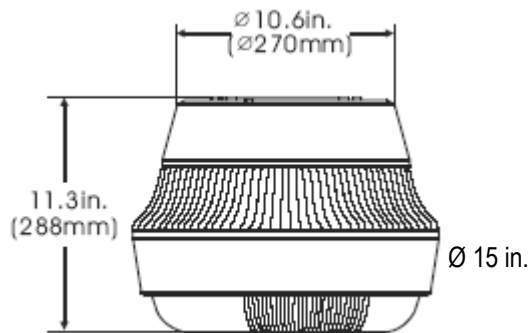

PowerLux® iRoundLite™ Induction Luminaire

55W QL Induction 100-120V, 200-277V
85W QL Induction 100-120V, 200-277V

FIXTURE DIMENSIONS

IES FILE PHOTOMETRIC DATA

Available upon request

PACKING DATA

Carton size: 16"x16"x13" Weight: 16 lbs

ORDERING INFORMATION

Model No.	Wattage	Lamp Kelvin (S/P Ratio)	Voltage	Dimming
PSMR	55	830 (1.35)	100-120V	DM(2-level)
	85	840 (1.62)	200-277V	
		850 (1.96)		

Part Number Example: PSMR85/850/277

Description: PowerLux iRoundLite Induction Luminaire 85W 5000K 200-277V

- 100,000 Hours rated lamp life
- Instant ON and instant re-strike
- CRI >80 White light with full color recognition & no color shift
- Thermally engineered for sustainable operation designed according to local temperatures
- Die-cast aluminum housing with powder coated white paint finish
- Removable and hinged acrylic lens with traffic flow feature
- Silicon rubber gasket
- Aluminum painted reflector designed for maximum photometric efficiency and optimum light distribution
- Excellent glare control internal reflector
- 22% up light controlled by separate optics
- UL listed for damp locations
- Surface or pendant mount
- Perfect replacement for HPS150W and MH175W
- Overall weight is reduced for easy installation and maintenance
- Manufactured in the U.S.A.
- 2-level dimming ballast 50% power reducer to save energy during inactive times. Works with 0-10V control (Special Order Only)