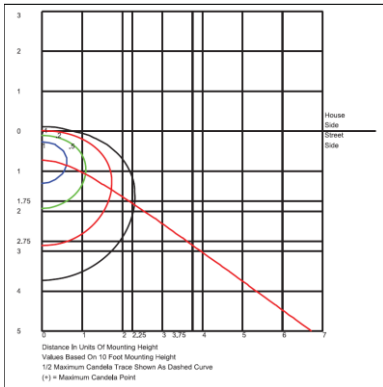

PHOTOMETRIC DATA:

APPLICATIONS

For parking areas, walkways, loading docks, tunnels, entrances, underpasses, recreation areas, area lighting, and urban lighting

HOUSING FEATURES:

- Die cast aluminum housing & open front frame with gasket
- Textured architectural bronze powder coat finish over a chromatic conversion coating
- Available in Bronze. Custom colors upon request

LENS:

LumaLens Polycarbonate Opal Lens

Mounting:

Surface Mount

Distribution:

Type IV

LED ARRAY FEATURES:

- Array lumens: 2539
- Delivered lumens: 1674
- CRI: 82
- CCT: 5000K
- Rated Life: 50,000 hours
- 5-Year warranty

WATTAGE:

- Array: 17W, System: 19.7W

LED DRIVER:

Dimmable Electronic Driver, 120-277V, 50/60Hz

Listing & Rating

- CSA: Listed for wet locations , Wall Mount Only
- ADA compliant
- IP67

Assembled in the USA

ORDERING INFORMATION

Model No.	Color	Wattage	CCT	Input Voltage	Additional Options
PLED12ROFWP	B=Bronze	17W	5000K	120-277V	SF= Single Fuse DF=Double Fuse

Part Number Example: PLED12ROFWP/B/17/5000K/120-277/SF

Description: PowerLux LED 12in Round Open Frame Wall Pack, Bronze, 17W, 5000 Kelvin, 120-277V with Single Fuse

PowerLux® Corporation

U.S. Manufacturer of Sustainable Energy Efficient Lighting Products

1260 Liberty Way, Suite E Vista, CA 92081 Phone: 760-727-2360 Fax: 760-434-4766

Website: www.powerlux.com E-mail: klpowerlux@gmail.com

PowerLux® Products Have Stood the Test of Time!

Based on prevailing model. Efficiency of the LED driver and efficacy of LED modules are ever improving. Please contact [PowerLux®](http://www.powerlux.com) for latest updated information.

160323
Patents pending
Specifications subject to change without prior notice
© 2015-2016 by PowerLux® Corporation. All rights reserved