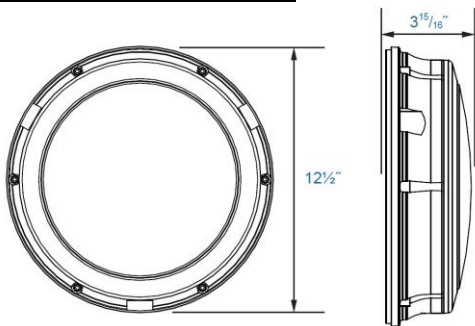

PowerLux® Corporation

12in Round Open Frame Wall Pack LED Luminaire

Catalog#		Type
Project		
Note		Date
Prepared by		

FIXTURE DIMENSIONS:

PHOTOMETRIC DATA:

APPLICATIONS

For parking areas, walkways, loading docks, tunnels, entrances, underpasses, recreation areas, area lighting, and urban lighting

LENS:

LumaLens Polycarbonate Opal Lens

Mounting:

Surface Mount

Distribution:

Type IV

LED ARRAY FEATURES:

- Array lumens: 2539
- Delivered lumens: 1674
- CRI: 82
- CCT: 5000K
- Rated Life: 50,000 hours
- 5-Year warranty

Model No.	Color	Wattage	CCT	Input Voltage	Additional Options
PLED12ROFWP	B=Bronze	17W	5000K	120-277V	SF= Single Fuse DF=Double Fuse

Part Number Example: PLED12ROFWP/B/17/5000K/120-277/SF

Description: PowerLux LED 12in Round Open Frame Wall Pack, Bronze, 17W, 5000 Kelvin, 120-277V with Single Fuse