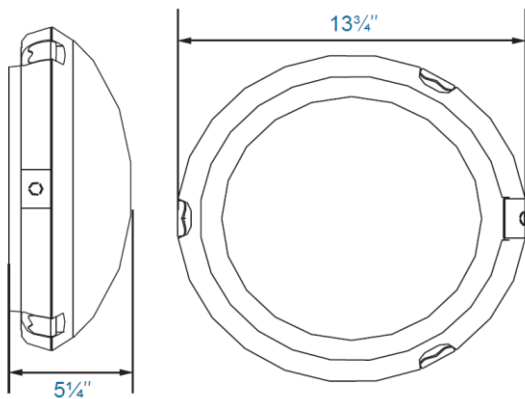

PowerLux® Corporation
13in Round MoonGlow
Wall Pack LED Luminaire

FIXTURE DIMENSIONS:

PHOTOMETRIC DATA:
 Upon Request

ORDERING INFORMATION

Model No.	Wattage	CCT	Input Voltage
PLED13MGWP	20W	4000K	120-277V

Part Number Example: PLED13MGWP/20/4000K/120-277

Description: PowerLux LED 13in Round MoonGlow Wall Pack, 20W, 4000 Kelvin, 120-277V

Catalog#		Type
Project		
Note		Date
Prepared by		

APPLICATIONS

For parking areas, walkways, loading docks, tunnels, entrances, underpasses, recreation areas, area lighting, and urban lighting