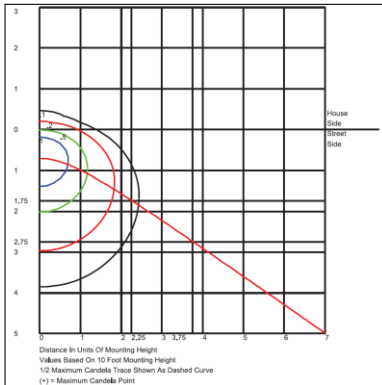

PowerLux® Corporation

14in Square Grid Frame Wall Pack LED Luminaire

FIXTURE DIMENSIONS:

PHOTOMETRIC DATA:

ORDERING INFORMATION

Model No.	Color	Lens	Wattage	CCT	Input Voltage	Additional Options
PLED14SGFWP	B=Bronze BL=Black W=White G=Grey	L=LumaLens Polycarbonate Opal Lens	23W	5000K	120-277V 347/480V	SF= Single Fuse DF=Double Fuse BU=Battery Backup (90mins)