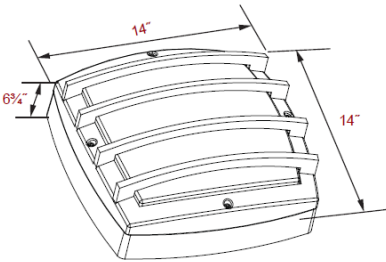

PowerLux® Corporation

14in Square Grid Frame Wall Pack LED Luminaire

FIXTURE DIMENSIONS:

PHOTOMETRIC DATA:

ORDERING INFORMATION

Model No.	Color	Lens	Wattage	CCT	Input Voltage	Additional Options
PLED14SGFWP	B=Bronze BL=Black W=White G=Grey	L=LumaLens Polycarbonate Opal Lens	23W	5000K	120-277V 347/480V	SF= Single Fuse DF=Double Fuse BU=Battery Backup (90mins)