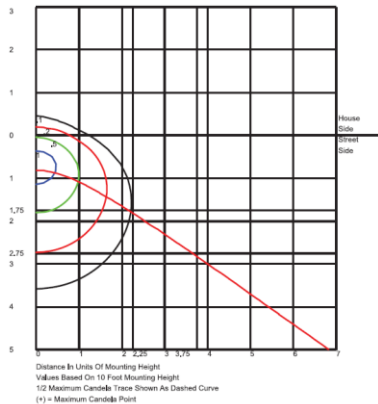

PHOTOMETRIC DATA:

APPLICATIONS

For parking areas, walkways, loading docks, tunnels, entrances, underpasses, recreation areas, area lighting, and urban lighting

HOUSING FEATURES:

- Die cast aluminum housing & half cutoff frame with gasket
- Textured powder coat finish over a chromate conversion coating
- Available in Bronze, Black, White, Grey. Custom colors upon request

LENS:

LumaLens Polycarbonate Opal Lens

Mounting:

Surface Mount

LED ARRAY FEATURES:

- Array lumens: 3,276
- Delivered lumens: 1,594
- CRI: 85
- CCT: 5000K
- Rated Life: 50,000 hours
- 5-Year warranty

WATTAGE:

- Array: 22.7W, System: 27.2W

LED DRIVER:

Dimmable Electronic Driver, 120-277V, 50/60Hz or 347/480V 50/60Hz

Listing & Rating

- CSA: Listed for wet locations, Wall Mount Only
- IP65
- Operating Temperatures: -40°C to +40°C

Assembled in the USA

ORDERING INFORMATION

Model No.	Color	Lens	Wattage	CCT	Input Voltage	Additional Options
PLED14SHCWP	B=Bronze BL=Black W=White G=Grey	L=LumaLens Polycarbonate Opal Lens	23W	5000K	120-277V 347/480V	SF= Single Fuse DF=Double Fuse BU=Battery Backup (90mins)

Part Number Example: PLED14SHCWP/B/L/23/5000K/120-277/SF

Description: PowerLux® LED 14in Square Half Cutoff Frame Wall Pack, Bronze, LumaLens Polycarbonate Opal Lens, 23W, 5000 Kelvin, 120-277V with Single Fuse

PowerLux® Corporation

U.S. Manufacturer of Sustainable Energy Efficient Lighting Products

1260 Liberty Way, Suite E Vista, CA 92081 Phone: 760-727-2360 Fax: 760-434-4766

Website: www.powerlux.com E-mail: klpowerlux@gmail.com

PowerLux® Products Have Stood the Test of Time!

Based on prevailing model. Efficiency of the LED driver and efficacy of LED modules are ever improving. Please contact PowerLux® for latest updated information.

161208
Patents pending
Specifications subject to change without prior notice
© 2015-2016 by PowerLux® Corporation. All rights reserved