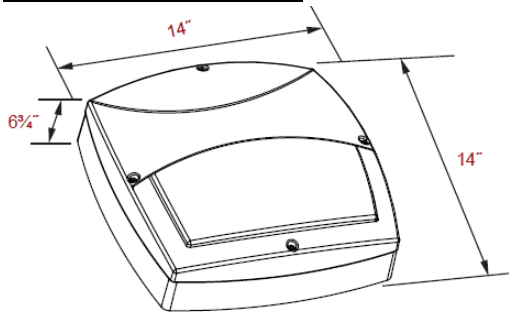

PowerLux® Corporation

14in Square Half Cutoff Frame Wall Pack LED Luminaire

Catalog#		Type
Project		
Note		Date
Prepared by		

FIXTURE DIMENSIONS:

PHOTOMETRIC DATA:

APPLICATIONS

For parking areas, walkways, loading docks, tunnels, entrances, underpasses, recreation areas, area lighting, and urban lighting