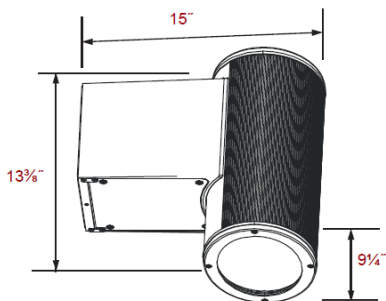

PowerLux® Corporation

Oval Wall Cylinder

LED Luminaire

FIXTURE DIMENSIONS:

PHOTOMETRIC DATA

Catalog#		Type
Project		
Note		Date
Prepared by		

APPLICATIONS

For parking areas, walkways, entrances, recreation areas, area lighting, and urban lighting

HOUSING FEATURES:

Extruded oval aluminum housing, die cast aluminum ballast housing, choice of black, white or bronze powder coat finish over a chromate conversion coating, hinged ballast compartment for easy wiring access.

Extruded housing can be reversed to create an upright.

LENS:

Clear flat glass lens or clear flat prismatic glass lens

Mounting:

Mounts over a 4" recessed outlet box includes easy-hang "Two Hands Free" wall mounting bracket