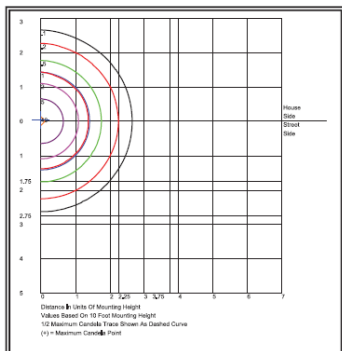

PowerLux® Corporation

Oval Wall Cylinder

LED Luminaire

FIXTURE DIMENSIONS:

PHOTOMETRIC DATA

Catalog#		Type
Project		
Note		Date
Prepared by		

APPLICATIONS

For parking areas, walkways, entrances, recreation areas, area lighting, and urban lighting