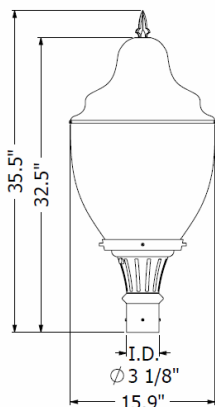

SPECIFICATION FEATURES

- PowerLux® LED Luminaire Post-Top Series, with Dora Globe**, features a traditional turn of the century shape
- Available in acrylic or polycarbonate
- Type III or V distribution, optimized for efficient light performance
- Improves downlight efficiency and eliminates uplight pollution
- Sand cast aluminum housing available in H1 or H2 (H2 is hinged)
- Fits 3" Tenon (adaptor available for other diameter poles)
- Designed for pole height between 10 and 20 feet
- Overall weight is reduced for easy installation and maintenance
- Aluminum black finial available in style F1 or F2
- 5-year limited warranty
- Made in the U.S.A.

DIMENSIONS WITH THE DORA GLOBE

LED SYSTEM FEATURES

- Thermally designed for 50,000 hours operation
- Typical downward lumen: see chart below
- Comfortable superior quality LED light
- Instant ON and instant re-strike with back-to-full brightness feature
- LED module efficacy up to 130lm
- CCT available in 2700K, 3000K, 3500K or 4000K
- CRI > 80
- Universal voltage 120-240V or 120V-277V
- 2-level dimmable driver up to 80% power reducer to save energy during inactive times. Works with 0-10V control and sensor system.
- 5-year system warranty

Custom LED lumen packages available. Wattage varies according to lumen package.

PACKING DATA

Globe: 26"x18"x18" Weight 15 lbs
Housing: 15"x15"x 20" Weight 14 lbs

ORDERING INFORMATION and SELECTION

Model No.	Family Series	CCT 4000K	Voltage	Distribution	Dora Globe	Housing	Finial
PLEDPT	2500	25W* / 2350lm	120-240	III (3)	Polycarbonate (P)	H1	F1
	4000	34W* / 3000lm	120-277	V (5)	Acrylic (A)	H2	F2
	6000	59W* / 5100lm					

*System wattage. System = driver + LED module

F1 F2

Part Number Example: PLEDPT/6000/840/120240/3/DP/H2/F2

Description: PowerLux LED Luminaire Post-Top Series 59W 4000K, 120-240V, Type 3 Dora Polycarbonate Globe and Finial