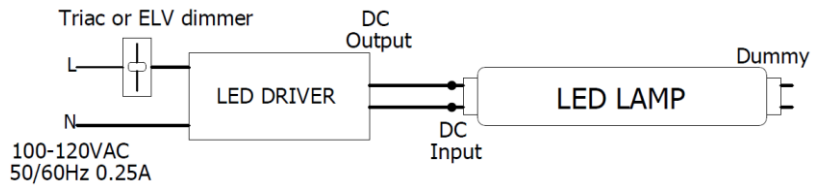

LED lamps are excellent for upgrading existing fluorescent T8 fixtures to efficient LED lighting.

LED SPECIFICATION FEATURES

- Installs into existing T8 fixtures with simple rewiring
- Cuts energy usage to one third compared to traditional 32W fluorescent T8s
- Environmentally friendly – no mercury, no UV or infrared light
- Frosted lens to make LED invisible; without hot spots or glare
- 130 degrees of clear, uniform, flicker-free illumination
- 50,000 hours rated lifetime
- Lamp Wattage = 12W
- Light Output = 1760 lumens
- Efficacy = 160 LPW
- CRI = 80
- ETL listed
- DLC Listed as: FL/T8-32W/12W DC 410, 500
- LED driver Input Voltage = 100-120V
- Dimmable driver; up to 80% power reduction to save energy during inactive times.
- Works with most Triac AC dimming controls
- 5-year Limited Warranty

Kit Includes:

- ✓ 12W LED Lamp
- ✓ AC Dimmable LED Driver

For other LED Lumen packages and dimmable options contact PowerLux for details

WIRING DIAGRAM

ORDERING INFORMATION

Model No.	Lamp Type	Lamp Length	Wattage (W)	CCT	Lumen Output	Input Voltage
PLEDFRACD	T8	4 foot	12	3500K	1760 [160 LPW]	120V
				4100K		
				5000K		